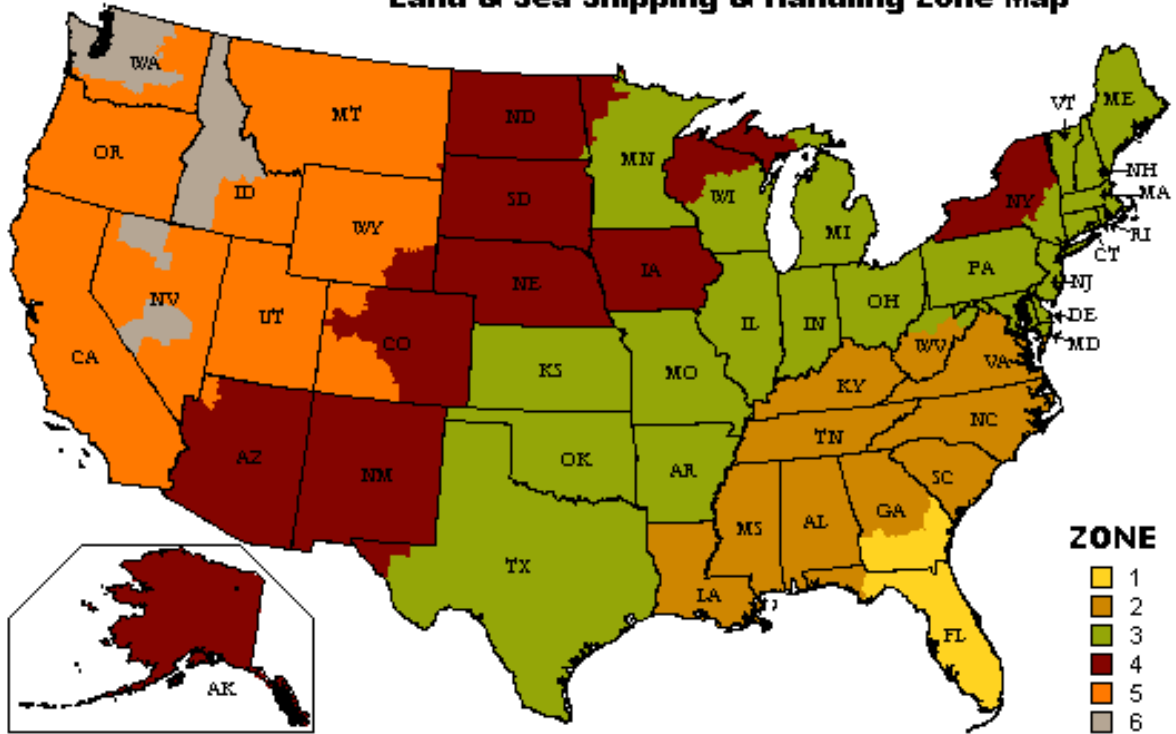

Land & Sea Shipping & Handling Zone Map

Zone 1 & 2 Shipping & Handling

Product Cost	Shipping & Handling
\$0-\$99.99	\$25
\$100-149.99	\$35
\$150-199.99	\$45
\$200-\$249.99	\$55
\$250-\$299.99	\$65
\$300-More	\$75

Zone 3 Shipping & Handling

Product Cost	Shipping & Handling
\$0-\$99.99	\$35
\$100-149.99	\$45
\$150-199.99	\$55
\$200-\$249.99	\$65
\$250-\$299.99	\$75
\$300-More	\$85

Zone 4 & 5 Shipping & Handling

Product Cost	Shipping & Handling
\$0-\$99.99	\$45
\$100-149.99	\$55
\$150-199.99	\$85
\$200-\$249.99	\$115
\$250-\$299.99	\$145
\$300-More	\$175